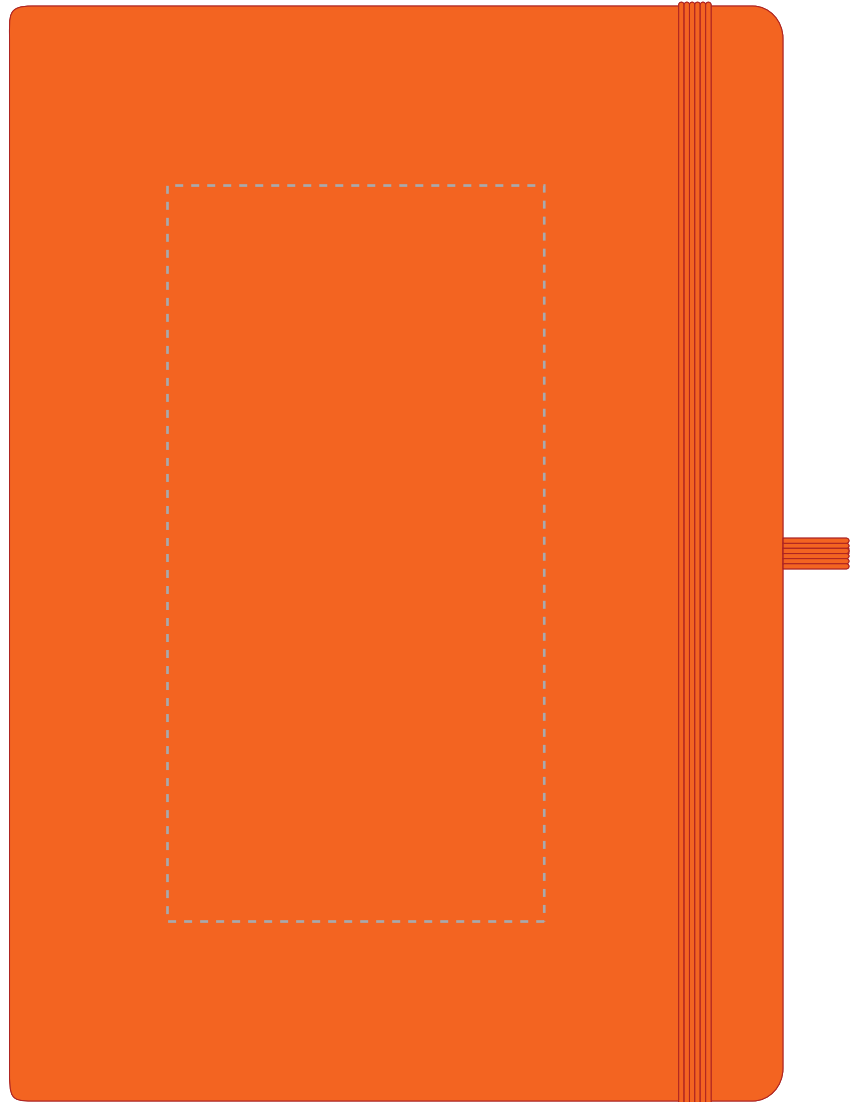

Your Ref:	Quantity:	Product Code: QS0344
Our Ref:	Version: 1	Product Colour: AMBER

**PRINTING CONCERNS:**

We stock this item in the following colours

**PANTONE REFERENCE(S)**

Full colour printing

Due to the nature of the product the print position may vary by 2 - 3 mm

ARTWORK SCALE 50%

Product Image for visualisation  
- colours may vary

- CENTRED TO PRINT AREA
- CENTRED TO NOTEBOOK

The dashed line is to demonstrate print area and will not appear on your printed item

**PLEASE NOTE:**